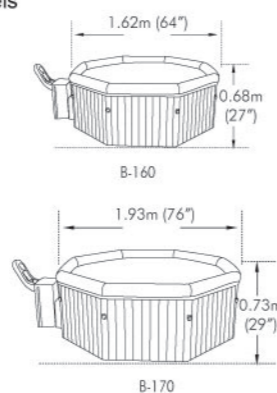

NEW FOR 2012