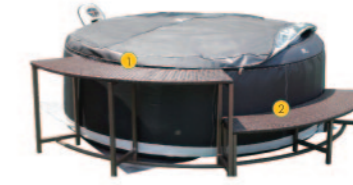

B0301368N - Icebox/Drink & Snack Box
Size: 64cm (25")
5 cup holders around the side and center space for ice, drinks or snacks.

Garden Furniture

B0301545 - Wicker Conversation Set
Include 1 table & 2 seats.
Seat cushion included, cloudy white.
Seat size: 72 x 62cm (28.5" x 24.5")
Table size: D50cm x 60cmH (D20" x 24"H)

B0301546N - Lifestyle Wicker Chaise Lounge
Size: 200 X 66 X 65cm (78.5" X 26" X 25.5"H)
Cushion: Lounge cushion included, cloudy white, 5cm thickness.

B0301346 - Wicker Surrounding
Two units supplied - high & low unit.
Size: 145 x 30 x 58cmH (Unit 1) 30cmH (Unit 2) 57" x 12" x 23" (Unit 1) 12" (Unit 2)
Material: metal frame and durable all weather proof plastic wicker material.
Suitable for all MSpa models.