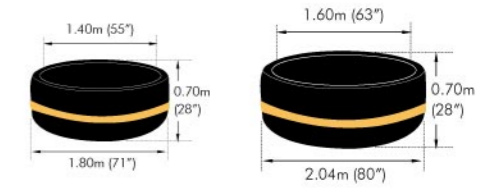

Rethink Traditional Hot Tub Design

MSpa Hydrotherapy Collection

NEW FOR 2012

J-211 213 Collection

Introducing the new MSpa Inflatable Hot Tubs - Exotic Luxury Hydrotherapy Collection. Step into an MSpa - J-211/213 and let the water flow you. In creating the brand new Therapy Collection, MSpa designer and engineers were inspired to rethink traditional spa design - in terms of innovation, portability, features and performance.

And the ingenious result taking MSpa technology to the new height - the first "real" messaging jet spa with five to eight powerful jets. No scientific research is needed for the benefits of hydro therapy: instinctive comfort of setting into jet-driven water, the way stress seems to release itself into the steam and the spring in your step after a hydrotherapeutic session in an MSpa .

Standard Accessories

1. Inflatable Bladder: Keeps the heat loss to minimum
2. Heat Preservation Foam Mat: Protect spa and save energy by providing thermal barrier
3. Filter Cartridge Set: Twin pack
4. Electrical Pump: Inflate the spa pool
5. Manometer: test and adjust the air pressure

LUXURY EXOTIC

	J-211 4 adults	J-213 6 adults
Dimensions	1.80 x 0.70mH 71" x 28"H	2.04 x 0.70mH 80" x 28"H
Water Capacity	800 liters (211 gallons)	1200 liters (320 gallons)
Number of Jets	5 powerful adjustable massaging jets	8 powerful adjustable massaging jets
Dry Weight	55 kgs (121lbs.)	60 kgs (132 lbs.)
Filled Weight	855 kgs (1881 lbs)	1260 kgs (2772 lbs)
Cover Material	Luxury crocodile pattern, thick PVC leather with satin gold panel & trims	
Shell Material	Premium thick PVC - Rich Black