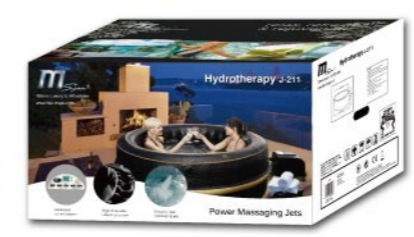

Packaging

J-211