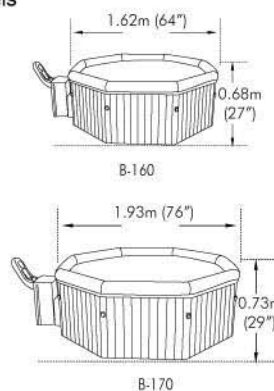

Accessories Seat Cushion, heat preservation mat, filter x 2, inflatable bladder

Control System 220-240V 50HZ (EU)

Heater 1500W (2.04HP)

Massage Air Blower 720W (1HP)

Filter Pump 12V/60W 2000L/530gal/H

Warranty 12 months - spa pool

24 months - electric part

NEW FOR 2012