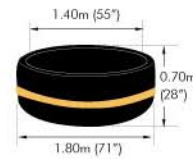

LUXURY EXOTIC

J-211 4 adults

J-213 6 adults

Dimensions	1.80 x 0.70mH 71" x 28"H	2.04 x 0.70mH 80" x 28"H
Water Capacity	800 liters (211 gallons)	1200 liters (320 gallons)
Number of Jets	5 powerful adjustable massaging jets	8 powerful adjustable massaging jets
Dry Weight	55 kgs (121lbs.)	60 kgs (132 lbs.)
Filled Weight	855 kgs (1881 lbs)	1260 kgs (2772 lbs)
Cover Material	Luxury crocodile pattern, thick PVC leather with satin gold bottom panel & trims	
Shell Material	Premium thick PVC - Rich Black	

Accessories	Manometer, inflatable bladder, filter Cartridge Set., electric pump
Control System	220-240V 50HZ (EU)
Heater	1500W/2.04HP
Massage Air Blower	720W/1HP
Filter Pump	12V/60W 2000L/530gal/H
Heat Increasing Rate	1.5-2°C/Hour (J-211) 1.2-1.8°C/Hour (J-213)
Warranty	6 months for spa pool 12 months for electric part

Packaging

Optional Accessories

B9300493 - MSpa Ozone Generator
Voltage: AC220V-50HZ
Power: 8W
Ozone output: 200-300mg/h.
Reduce chlorine or bromine usage by 60-90%.
Natural and reliable way of sanitizing pool water.

B9300107 - Spa Cover
4 adults spa
Size: 190 x 70cm
(75" x 27.5")

B0301368N - Icebox/Drink & Snack Box
Size: 64cm (25")
5 cup holders around the side and center space for ice, drinks or snacks

B0301350 - Comfort Set
Include 2 headrests and 1 cup holder
Headrest
Size: 25 x 25 x 20cm
(10" x 10" x 8")
Silicon material, light grey

B0301685 - iPhone/iPod Waterproof Case
6.5" X 4.5" (17 X 11.5cm)

B0300874 - Filter Cartridge
Size: Diameter 11.5cm (4.5")
Height 13cm (5.1")
Twin pack
Suitable for all Mspa

Cup Holder
Size: 26 x 26 x 17cm
(10" x 10" x 7")
Silicon material, light grey

B0301686 - iPad Waterproof Case
11.5" X 9.5"
(29.5X24.5cm)