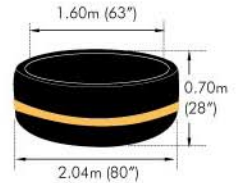

LUXURY EXOTIC

J-211 4 adults

J-213 6 adults

Dimensions	1.80 x 0.70mH 71" x 28"H	2.04 x 0.70mH 80" x 28"H
Water Capacity	800 liters (211 gallons)	1200 liters (320 gallons)
Number of Jets	5 powerful adjustable massaging jets	8 powerful adjustable massaging jets
Dry Weight	55 kgs (121lbs.)	60 kgs (132 lbs.)
Filled Weight	855 kgs (1881 lbs)	1260 kgs (2772 lbs)
Cover Material	Luxury crocodile pattern, thick PVC leather with satin gold bottom panel & trims	
Shell Material	Premium thick PVC - Rich Black	

Accessories	Manometer, inflatable bladder, filter Cartridge Set., electric pump
Control System	220-240V 50HZ (EU)
Heater	1500W/2.04HP
Massage Air Blower	720W/1HP
Filter Pump	12V/60W 2000L/530gal/H
Heat Increasing Rate	1.5-2°C/Hour (J-211) 1.2-1.8°C/Hour (J-213)
Warranty	6 months for spa pool 12 months for electric part

Packaging

Optional Accessories

B9300493 - MSpa Ozone Generator
Voltage: AC220V-50HZ
Power: 8W
Ozone output: 200-300mg/h.
Reduce chlorine or bromine usage by 60-90%.
Natural and reliable way of sanitizing pool water.

B9300107 - Spa Cover
4 adults spa
Size: 190 x 70cm
(75" x 27.5")

B0301368N - Icebox/Drink & Snack Box
Size: 64cm (25")
5 cup holders around the side and center space for ice, drinks or snacks

B0301350 - Comfort Set
Include 2 headrests and 1 cup holder
Headrest
Size: 25 x 25 x 20cm
(10" x 10" x 8")
Silicon material, light grey

B0301685 - iPhone/iPod Waterproof Case
6.5" X 4.5" (17 X 11.5cm)

B0300874 - Filter Cartridge
Size: Diameter 11.5cm (4.5")
Height 13cm (5.1")
Twin pack
Suitable for all Mspa

Cup Holder
Size: 26 x 26 x 17cm
(10" x 10" x 7")
Silicon material, light grey

B0301686 - iPad Waterproof Case
11.5" X 9.5"
(29.5X24.5cm)