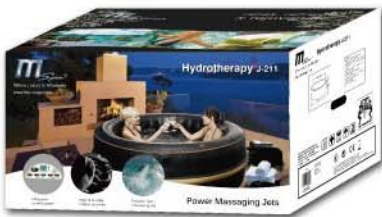

LUXURY EXOTIC

J-211 4 adults

J-213 6 adults

Dimensions	1.80 x 0.70mH 71" x 28"H	2.04 x 0.70mH 80" x 28"H
Water Capacity	800 liters (211 gallons)	1200 liters (320 gallons)
Number of Jets	5 powerful adjustable massaging jets	8 powerful adjustable massaging jets
Dry Weight	55 kgs (121lbs.)	60 kgs (132 lbs.)
Filled Weight	855 kgs (1881 lbs)	1260 kgs (2772 lbs)
Cover Material	Luxury crocodile pattern, thick PVC leather with satin gold bottom panel & trims	
Shell Material	Premium thick PVC - Rich Black	

Accessories	Manometer, inflatable bladder, filter Cartridge Set., electric pump
Control System	220-240V 50HZ (EU)
Heater	1500W/2.04HP
Massage Air Blower	720W/1HP
Filter Pump	12V/60W 2000L/530gal/H
Heat Increasing Rate	1.5-2°C/Hour (J-211) 1.2-1.8°C/Hour (J-213)
Warranty	6 months for spa pool 12 months for electric part

Packaging

J-211